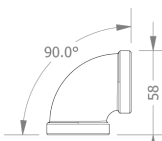

INSTALLATION KIT

TANK FITTINGS

RT300

300mm Vertical return pipe with two-part clamping boss. 90° Elbow at each end.

SU300

300mm Vertical suction pipe with two-part clamping boss. 90° Elbow / angled cut.

STRAIGHT PIPE

ST100 1" M/M Tube 100mm

ST150 1" M/M Tube 150mm

ST200 1" M/M Tube 200mm

ST250 1" M/M Tube 250mm

ST300 1" M/M Tube 300mm

ST500 1" M/M Tube 500mm

CONNECTION HOSES

SUH2000 (Suction Hose)
1" Female to 1" Male Taper - 2m Length.

RTH2000 (Return Hose)
1" Female to 1" Male Taper - 2m Length.

REDUCERS (NOZZLES)

RD1-34
1" Taper to 3/4" Female

RD1-12
1" Taper to 1/2" Female

RD1-38
1" Taper to 3/8" Female

RD1-18
1" Taper to 1/8" Female

RD14-18
1/4" Taper to 1/8" Female

PIPE FITTINGS

E1 90° F/F Elbow

E2 45° F/F Elbow

T1 Female Tee

N1 Female Coupler

Pumps & Equipment