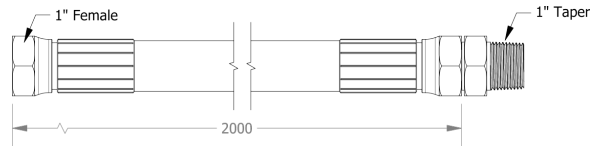

INSTALLATION KIT

TANK FITTINGS

RT300

300mm Vertical return pipe with two-part clamping boss. 90° Elbow at each end.

SU300

300mm Vertical suction pipe with two-part clamping boss. 90° Elbow / angled cut.

STRAIGHT PIPE

ST100 1" M/M Tube 100mm

ST150 1" M/M Tube 150mm

ST200 1" M/M Tube 200mm

ST250 1" M/M Tube 250mm

ST300 1" M/M Tube 300mm

ST500 1" M/M Tube 500mm

CONNECTION HOSES

SUH2000 (Suction Hose)
1" Female to 1" Male Taper - 2m Length.

RTH2000 (Return Hose)
1" Female to 1" Male Taper - 2m Length.

REDUCERS (NOZZLES)

RD1-34
1" Taper to 3/4" Female

RD1-12
1" Taper to 1/2" Female

RD1-38
1" Taper to 3/8" Female

RD1-18
1" Taper to 1/8" Female

RD14-18
1/4" Taper to 1/8" Female