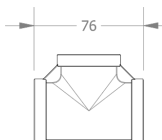

INSTALLATION KIT

TANK FITTINGS

RT300

300mm Vertical return pipe with two-part clamping boss. 90° Elbow at each end.

SU300

300mm Vertical suction pipe with two-part clamping boss. 90° Elbow / angled cut.

STRAIGHT PIPE

ST100 1" M/M Tube 100mm

ST150 1" M/M Tube 150mm

ST200 1" M/M Tube 200mm

ST250 1" M/M Tube 250mm

ST300 1" M/M Tube 300mm

ST500 1" M/M Tube 500mm

CONNECTION HOSES

SUH2000 (Suction Hose)
1" Female to 1" Male Taper - 2m Length.

RTH2000 (Return Hose)
1" Female to 1" Male Taper - 2m Length.

REDUCERS (NOZZLES)

RD1-34
1" Taper to 3/4" Female

RD1-12
1" Taper to 1/2" Female

RD1-38
1" Taper to 3/8" Female

RD1-18
1" Taper to 1/8" Female

RD14-18
1/4" Taper to 1/8" Female

PIPE FITTINGS

E1 90° F/F Elbow

E2 45° F/F Elbow

T1 Female Tee

N1 Female Coupler

Pumps & Equipment