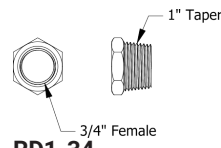

INSTALLATION KIT

TANK FITTINGS

RT300

300mm Vertical return pipe with two-part clamping boss. 90° Elbow at each end.

SU300

300mm Vertical suction pipe with two-part clamping boss. 90° Elbow / angled cut.

STRAIGHT PIPE

ST100 1" M/M Tube 100mm

ST150 1" M/M Tube 150mm

ST200 1" M/M Tube 200mm

ST250 1" M/M Tube 250mm

ST300 1" M/M Tube 300mm

ST500 1" M/M Tube 500mm

CONNECTION HOSES

SUH2000 (Suction Hose)
1" Female to 1" Male Taper - 2m Length.

RTH2000 (Return Hose)
1" Female to 1" Male Taper - 2m Length.

REDUCERS (NOZZLES)

RD1-34
1" Taper to 3/4" Female

RD1-12
1" Taper to 1/2" Female

RD1-38
1" Taper to 3/8" Female

RD1-18
1" Taper to 1/8" Female

RD14-18
1/4" Taper to 1/8" Female