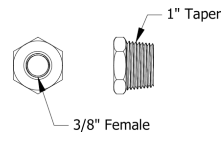

INSTALLATION KIT

TANK FITTINGS

RT300

300mm Vertical return pipe with two-part clamping boss. 90° Elbow at each end.

SU300

300mm Vertical suction pipe with two-part clamping boss. 90° Elbow / angled cut.

STRAIGHT PIPE

ST100 1" M/M Tube 100mm

ST150 1" M/M Tube 150mm

ST200 1" M/M Tube 200mm

ST250 1" M/M Tube 250mm

ST300 1" M/M Tube 300mm

ST500 1" M/M Tube 500mm

CONNECTION HOSES

SUH2000 (Suction Hose)
1" Female to 1" Male Taper - 2m Length.

RTH2000 (Return Hose)
1" Female to 1" Male Taper - 2m Length.

REDUCERS (NOZZLES)

RD1-34
1" Taper to 3/4" Female

RD1-12
1" Taper to 1/2" Female

RD1-38
1" Taper to 3/8" Female

RD1-18
1" Taper to 1/8" Female

RD14-18
1/4" Taper to 1/8" Female

PIPE FITTINGS

E1 90° F/F Elbow

E2 45° F/F Elbow

T1 Female Tee

N1 Female Coupler

Pumps & Equipment