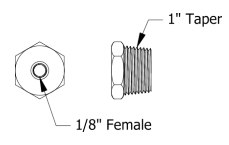

INSTALLATION KIT

TANK FITTINGS

RT300

300mm Vertical return pipe with two-part clamping boss. 90° Elbow at each end.

SU300

300mm Vertical suction pipe with two-part clamping boss. 90° Elbow / angled cut.

STRAIGHT PIPE

ST100 1" M/M Tube 100mm

ST150 1" M/M Tube 150mm

ST200 1" M/M Tube 200mm

ST250 1" M/M Tube 250mm

ST300 1" M/M Tube 300mm

ST500 1" M/M Tube 500mm

CONNECTION HOSES

SUH2000 (Suction Hose)
1" Female to 1" Male Taper - 2m Length.

RTH2000 (Return Hose)
1" Female to 1" Male Taper - 2m Length.

REDUCERS (NOZZLES)

RD1-34
1" Taper to 3/4" Female

RD1-12
1" Taper to 1/2" Female

RD1-38
1" Taper to 3/8" Female

RD1-18
1" Taper to 1/8" Female

RD14-18
1/4" Taper to 1/8" Female

PIPE FITTINGS

E1 90° F/F Elbow

E2 45° F/F Elbow

T1 Female Tee

N1 Female Coupler

Pumps & Equipment