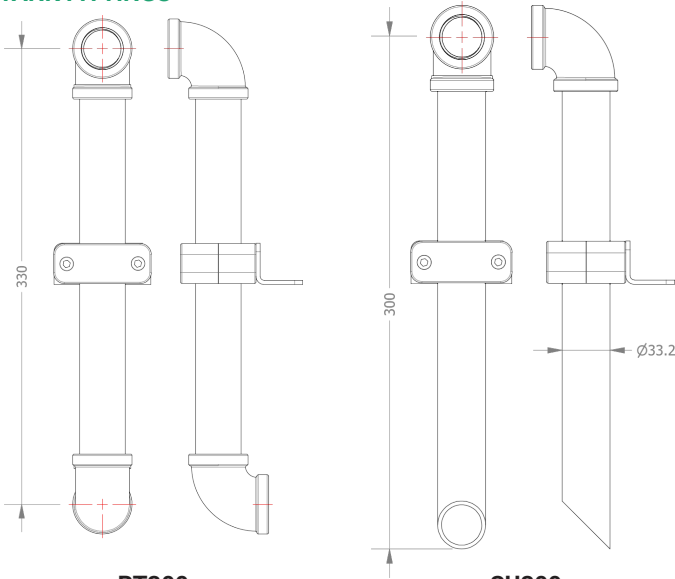

INSTALLATION KIT

TANK FITTINGS

RT300

300mm Vertical return pipe with two-part clamping boss. 90° Elbow at each end.

SU300

300mm Vertical suction pipe with two-part clamping boss. 90° Elbow / angled cut.

STRAIGHT PIPE

ST100 1" M/M Tube 100mm

ST150 1" M/M Tube 150mm

ST200 1" M/M Tube 200mm

ST250 1" M/M Tube 250mm

ST300 1" M/M Tube 300mm

ST500 1" M/M Tube 500mm

CONNECTION HOSES

SUH2000 (Suction Hose)
1" Female to 1" Male Taper - 2m Length.

RTH2000 (Return Hose)
1" Female to 1" Male Taper - 2m Length.

REDUCERS (NOZZLES)

RD1-34
1" Taper to 3/4" Female

RD1-12
1" Taper to 1/2" Female

RD1-38
1" Taper to 3/8" Female

RD1-18
1" Taper to 1/8" Female

RD14-18
1/4" Taper to 1/8" Female

PIPE FITTINGS

E1 90° F/F Elbow

E2 45° F/F Elbow

T1 Female Tee

N1 Female Coupler

Pumps & Equipment