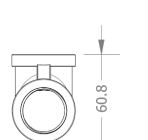

INSTALLATION KIT

TANK FITTINGS

RT300

300mm Vertical return pipe with two-part clamping boss. 90° Elbow at each end.

SU300

300mm Vertical suction pipe with two-part clamping boss. 90° Elbow / angled cut.

STRAIGHT PIPE

ST100 1" M/M Tube 100mm

ST150 1" M/M Tube 150mm

ST200 1" M/M Tube 200mm

ST250 1" M/M Tube 250mm

ST300 1" M/M Tube 300mm

ST500 1" M/M Tube 500mm

CONNECTION HOSES

SUH2000 (Suction Hose)
1" Female to 1" Male Taper - 2m Length.

RTH2000 (Return Hose)
1" Female to 1" Male Taper - 2m Length.

REDUCERS (NOZZLES)

RD1-34
1" Taper to 3/4" Female

RD1-12
1" Taper to 1/2" Female

RD1-38
1" Taper to 3/8" Female

RD1-18
1" Taper to 1/8" Female

RD14-18
1/4" Taper to 1/8" Female

PIPE FITTINGS

E1 90° F/F Elbow

E2 45° F/F Elbow

T1 Female Tee

N1 Female Coupler

Pumps & Equipment