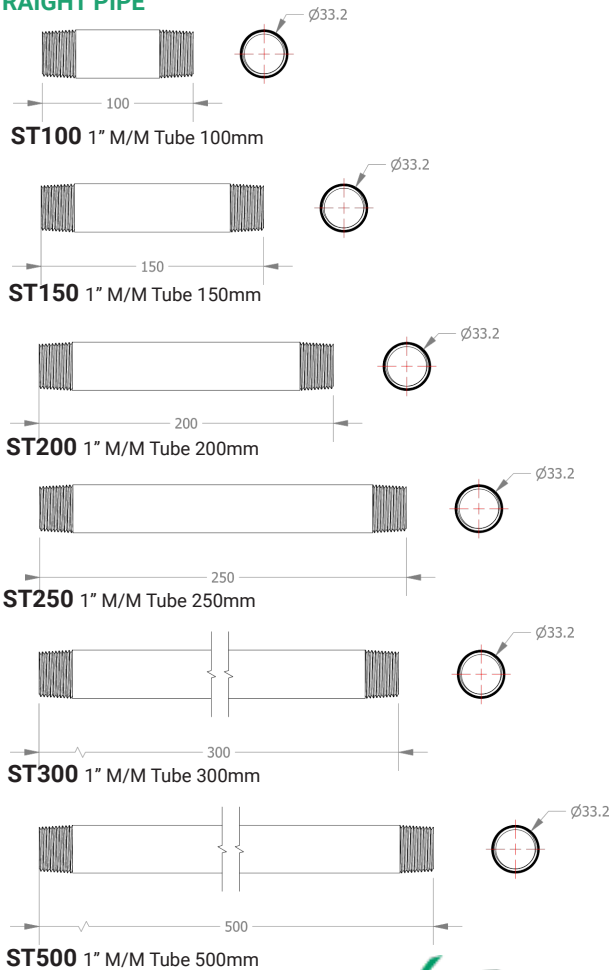

INSTALLATION KIT

TANK FITTINGS

RT300

300mm Vertical return pipe with two-part clamping boss. 90° Elbow at each end.

SU300

300mm Vertical suction pipe with two-part clamping boss. 90° Elbow / angled cut.

STRAIGHT PIPE

ST100 1" M/M Tube 100mm

ST150 1" M/M Tube 150mm

ST200 1" M/M Tube 200mm

ST250 1" M/M Tube 250mm

ST300 1" M/M Tube 300mm

ST500 1" M/M Tube 500mm

CONNECTION HOSES

SUH2000 (Suction Hose)
1" Female to 1" Male Taper - 2m Length.

RTH2000 (Return Hose)
1" Female to 1" Male Taper - 2m Length.

REDUCERS (NOZZLES)

RD1-34
1" Taper to 3/4" Female

RD1-12
1" Taper to 1/2" Female

RD1-38
1" Taper to 3/8" Female

RD1-18
1" Taper to 1/8" Female

RD14-18
1/4" Taper to 1/8" Female

PIPE FITTINGS

E1 90° F/F Elbow

E2 45° F/F Elbow

T1 Female Tee

N1 Female Coupler

Pumps & Equipment