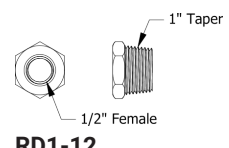

INSTALLATION KIT

TANK FITTINGS

RT300

300mm Vertical return pipe with two-part clamping boss. 90° Elbow at each end.

SU300

300mm Vertical suction pipe with two-part clamping boss. 90° Elbow / angled cut.

STRAIGHT PIPE

ST100 1" M/M Tube 100mm

ST150 1" M/M Tube 150mm

ST200 1" M/M Tube 200mm

ST250 1" M/M Tube 250mm

ST300 1" M/M Tube 300mm

ST500 1" M/M Tube 500mm

CONNECTION HOSES

SUH2000 (Suction Hose)
1" Female to 1" Male Taper - 2m Length.

RTH2000 (Return Hose)
1" Female to 1" Male Taper - 2m Length.

REDUCERS (NOZZLES)

RD1-34
1" Taper to 3/4" Female

RD1-12
1" Taper to 1/2" Female

RD1-38
1" Taper to 3/8" Female

RD1-18
1" Taper to 1/8" Female

RD14-18
1/4" Taper to 1/8" Female