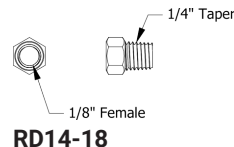

INSTALLATION KIT

TANK FITTINGS

RT300

300mm Vertical return pipe with two-part clamping boss. 90° Elbow at each end.

SU300

300mm Vertical suction pipe with two-part clamping boss. 90° Elbow / angled cut.

STRAIGHT PIPE

ST100 1" M/M Tube 100mm

ST150 1" M/M Tube 150mm

ST200 1" M/M Tube 200mm

ST250 1" M/M Tube 250mm

ST300 1" M/M Tube 300mm

ST500 1" M/M Tube 500mm

CONNECTION HOSES

SUH2000 (Suction Hose)
1" Female to 1" Male Taper - 2m Length.

RTH2000 (Return Hose)
1" Female to 1" Male Taper - 2m Length.

REDUCERS (NOZZLES)

RD1-34
1" Taper to 3/4" Female

RD1-12
1" Taper to 1/2" Female

RD1-38
1" Taper to 3/8" Female

RD1-18
1" Taper to 1/8" Female

RD14-18
1/4" Taper to 1/8" Female

PIPE FITTINGS

E1 90° F/F Elbow

E2 45° F/F Elbow

T1 Female Tee

N1 Female Coupler

Pumps & Equipment