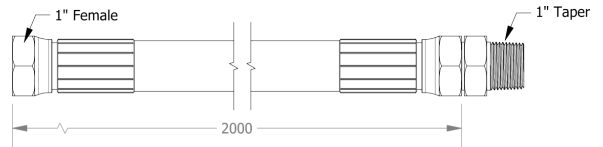

INSTALLATION KIT

TANK FITTINGS

RT300

300mm Vertical return pipe with two-part clamping boss. 90° Elbow at each end.

SU300

300mm Vertical suction pipe with two-part clamping boss. 90° Elbow / angled cut.

STRAIGHT PIPE

ST100 1" M/M Tube 100mm

ST150 1" M/M Tube 150mm

ST200 1" M/M Tube 200mm

ST250 1" M/M Tube 250mm

ST300 1" M/M Tube 300mm

ST500 1" M/M Tube 500mm

CONNECTION HOSES

SUH2000 (Suction Hose)
1" Female to 1" Male Taper - 2m Length.

RTH2000 (Return Hose)
1" Female to 1" Male Taper - 2m Length.

REDUCERS (NOZZLES)

RD1-34
1" Taper to 3/4" Female

RD1-12
1" Taper to 1/2" Female

RD1-38
1" Taper to 3/8" Female

RD1-18
1" Taper to 1/8" Female

RD14-18
1/4" Taper to 1/8" Female